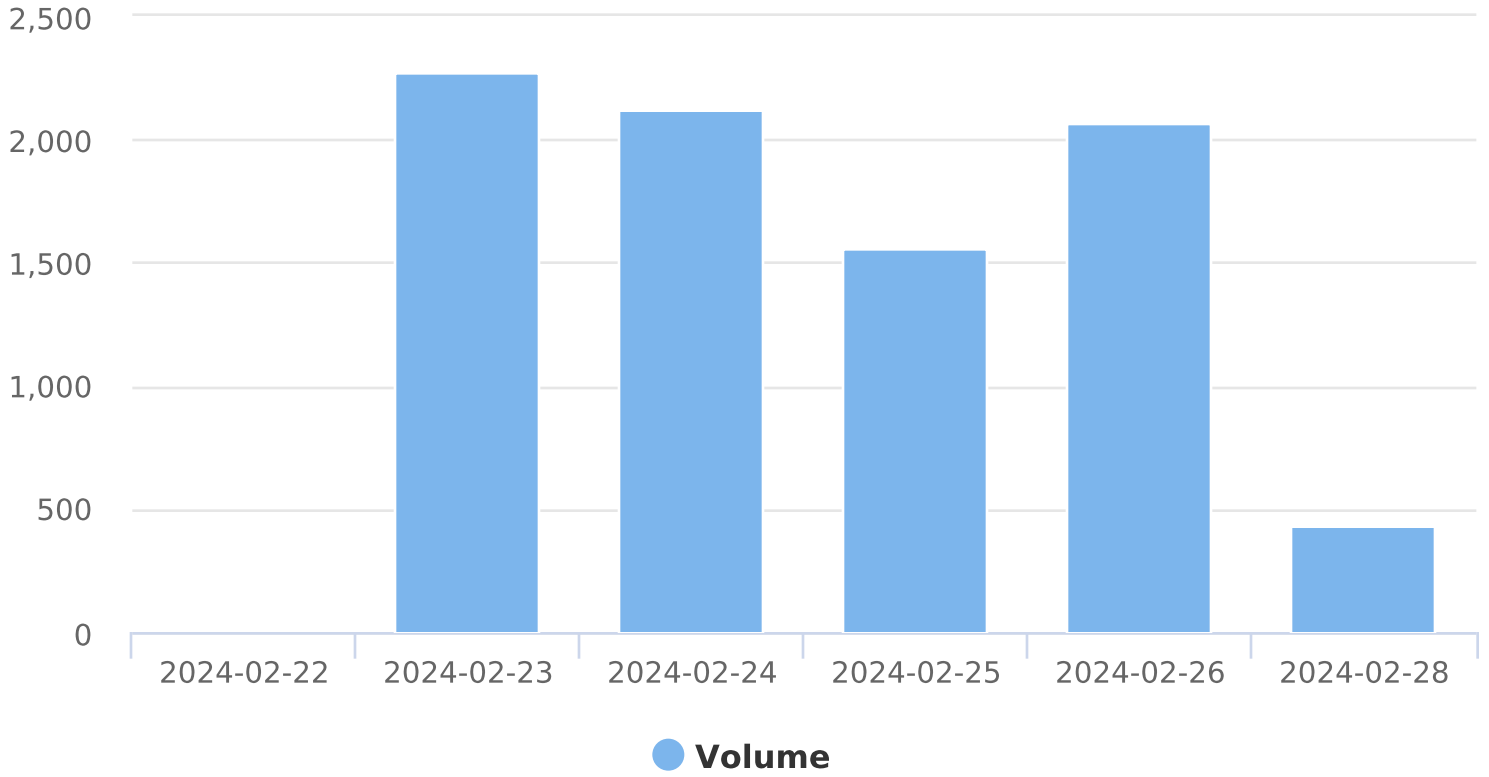

Start: 2024-02-22
End: 2024-02-29
Times: 0:00:00-23:59:59

Speed Bins: Size 5, Range 1 to 150
Time View: By Hour (Total Volumes)

Total Volume by Speed Distribution

Volume over Time

Start: 2024-02-22

End: 2024-02-29

Times: 0:00:00-23:59:59

Speed Bins: Size 10, Range 1 to 150

Time View: By Day (Total Volumes)

Date	00:00	01:00	02:00	03:00	04:00	05:00	06:00	07:00	08:00	09:00	10:00	11:00	12:00	13:00	14:00	15:00	16:00	17:00	18:00	19:00	20:00	21:00	22:00	23:00	Total	
02-22	n/a	n/a	n/a	n/a	n/a	n/a	n/a	n/a	n/a	n/a	n/a	n/a	n/a	n/a	n/a	n/a	0	0	0	0	0	0	0	0	0	0
02-23	0	0	0	0	0	0	0	0	0	0	0	67	133	160	196	249	290	305	348	224	129	65	63	46		2275
02-24	23	14	8	10	16	3	10	12	58	63	100	111	114	194	191	220	225	180	140	150	93	75	60	52		2122
02-25	15	12	6	0	18	5	6	19	35	51	93	85	115	132	143	143	195	136	106	104	65	40	33	4		1561
02-26	2	14	3	2	6	5	24	71	93	100	101	112	122	109	211	226	322	347	198	n/a	n/a	n/a	n/a	n/a		2068
02-28	n/a	n/a	n/a	n/a	n/a	n/a	n/a	n/a	n/a	0	94	54	131	136	17	n/a	n/a	n/a	n/a	n/a	n/a	n/a	n/a	n/a		432
Total	40	40	17	12	40	13	40	102	186	214	388	429	615	731	758	838	1032	968	792	478	287	180	156	102	8458	

Start: 2024-02-22
End: 2024-02-29
Times: 0:00:00-23:59:59

Speed Bins: Size 10, Range 1 to 150
Time View: By Day (Total Volumes)

Daily Total Volume

Enforcement Priorities Report

Lakeridge Rd, NB

Start: 2024-02-22