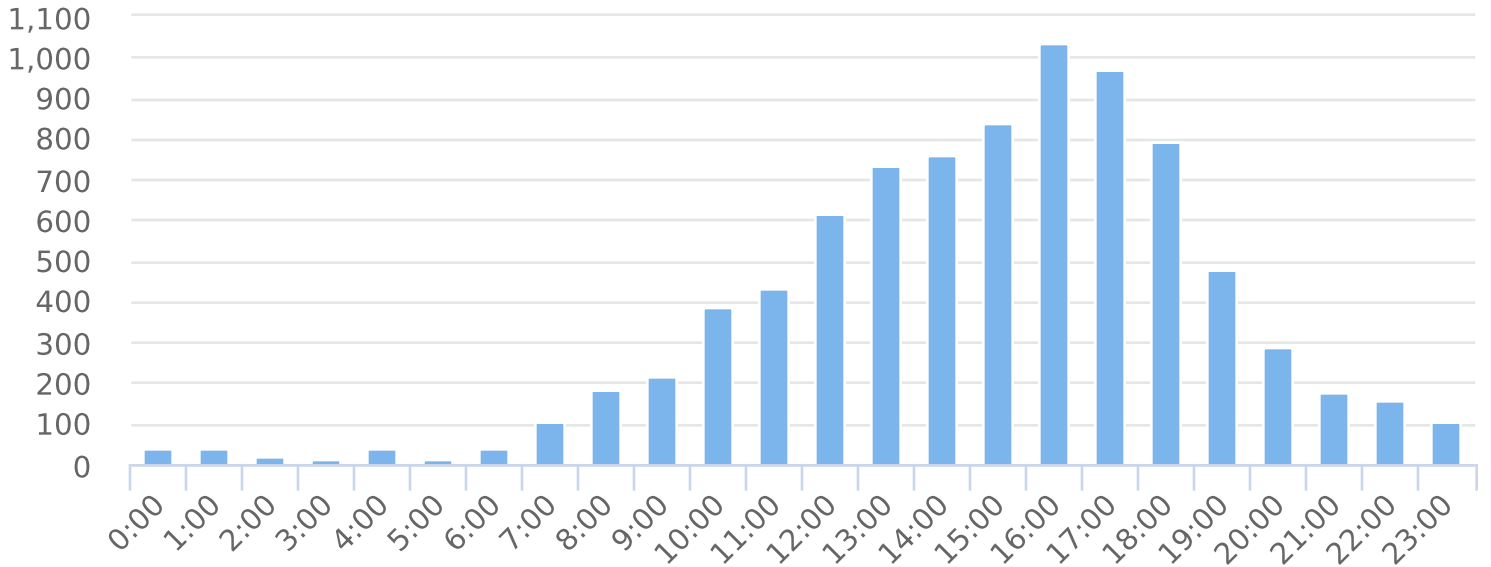

Volume over Time