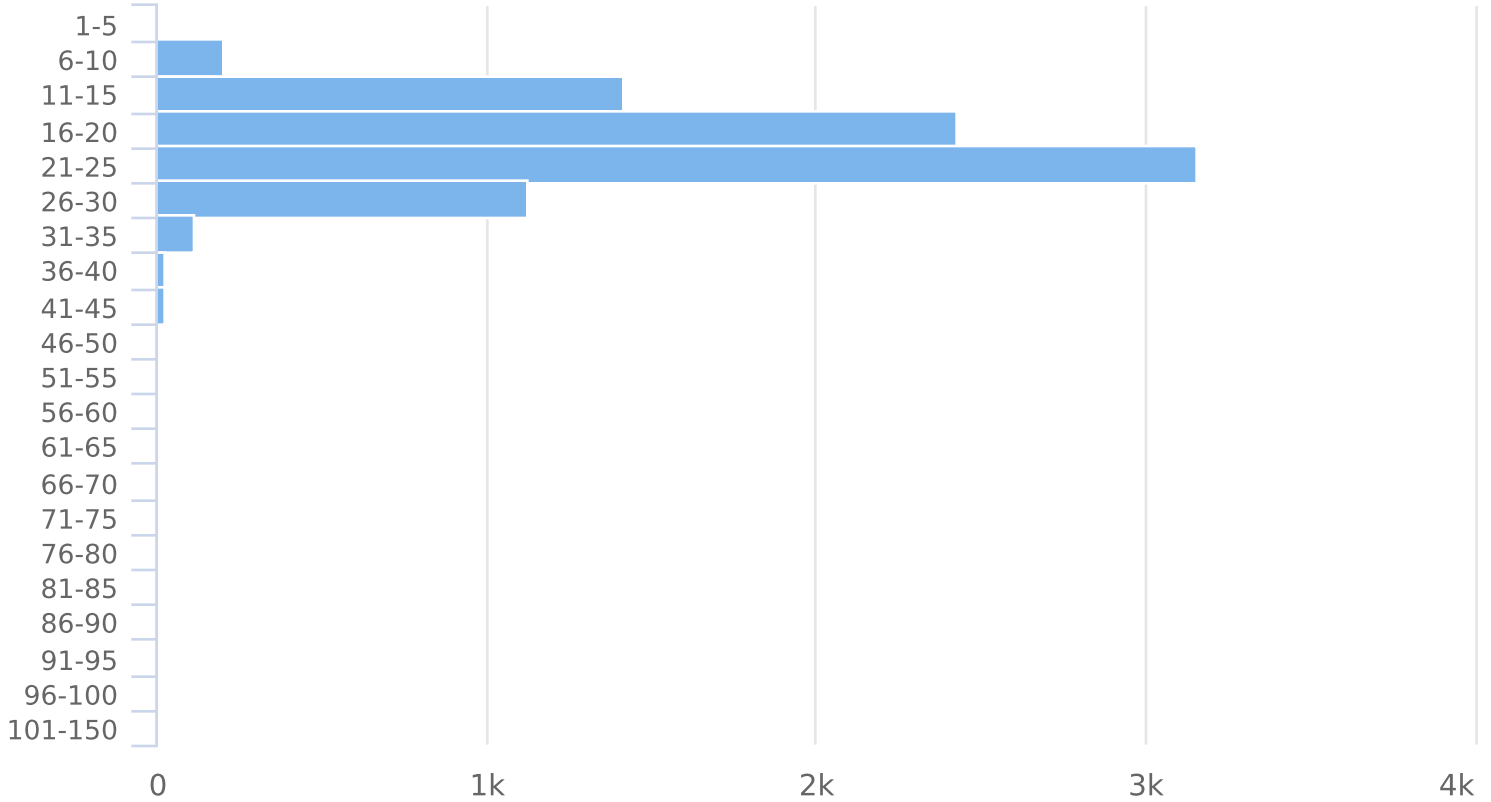

Start: 2024-02-22
End: 2024-02-29
Times: 0:00:00-23:59:59

Speed Bins: Size 5, Range 1 to 150
Time View: By Hour (Total Volumes)

Total Volume by Speed Distribution