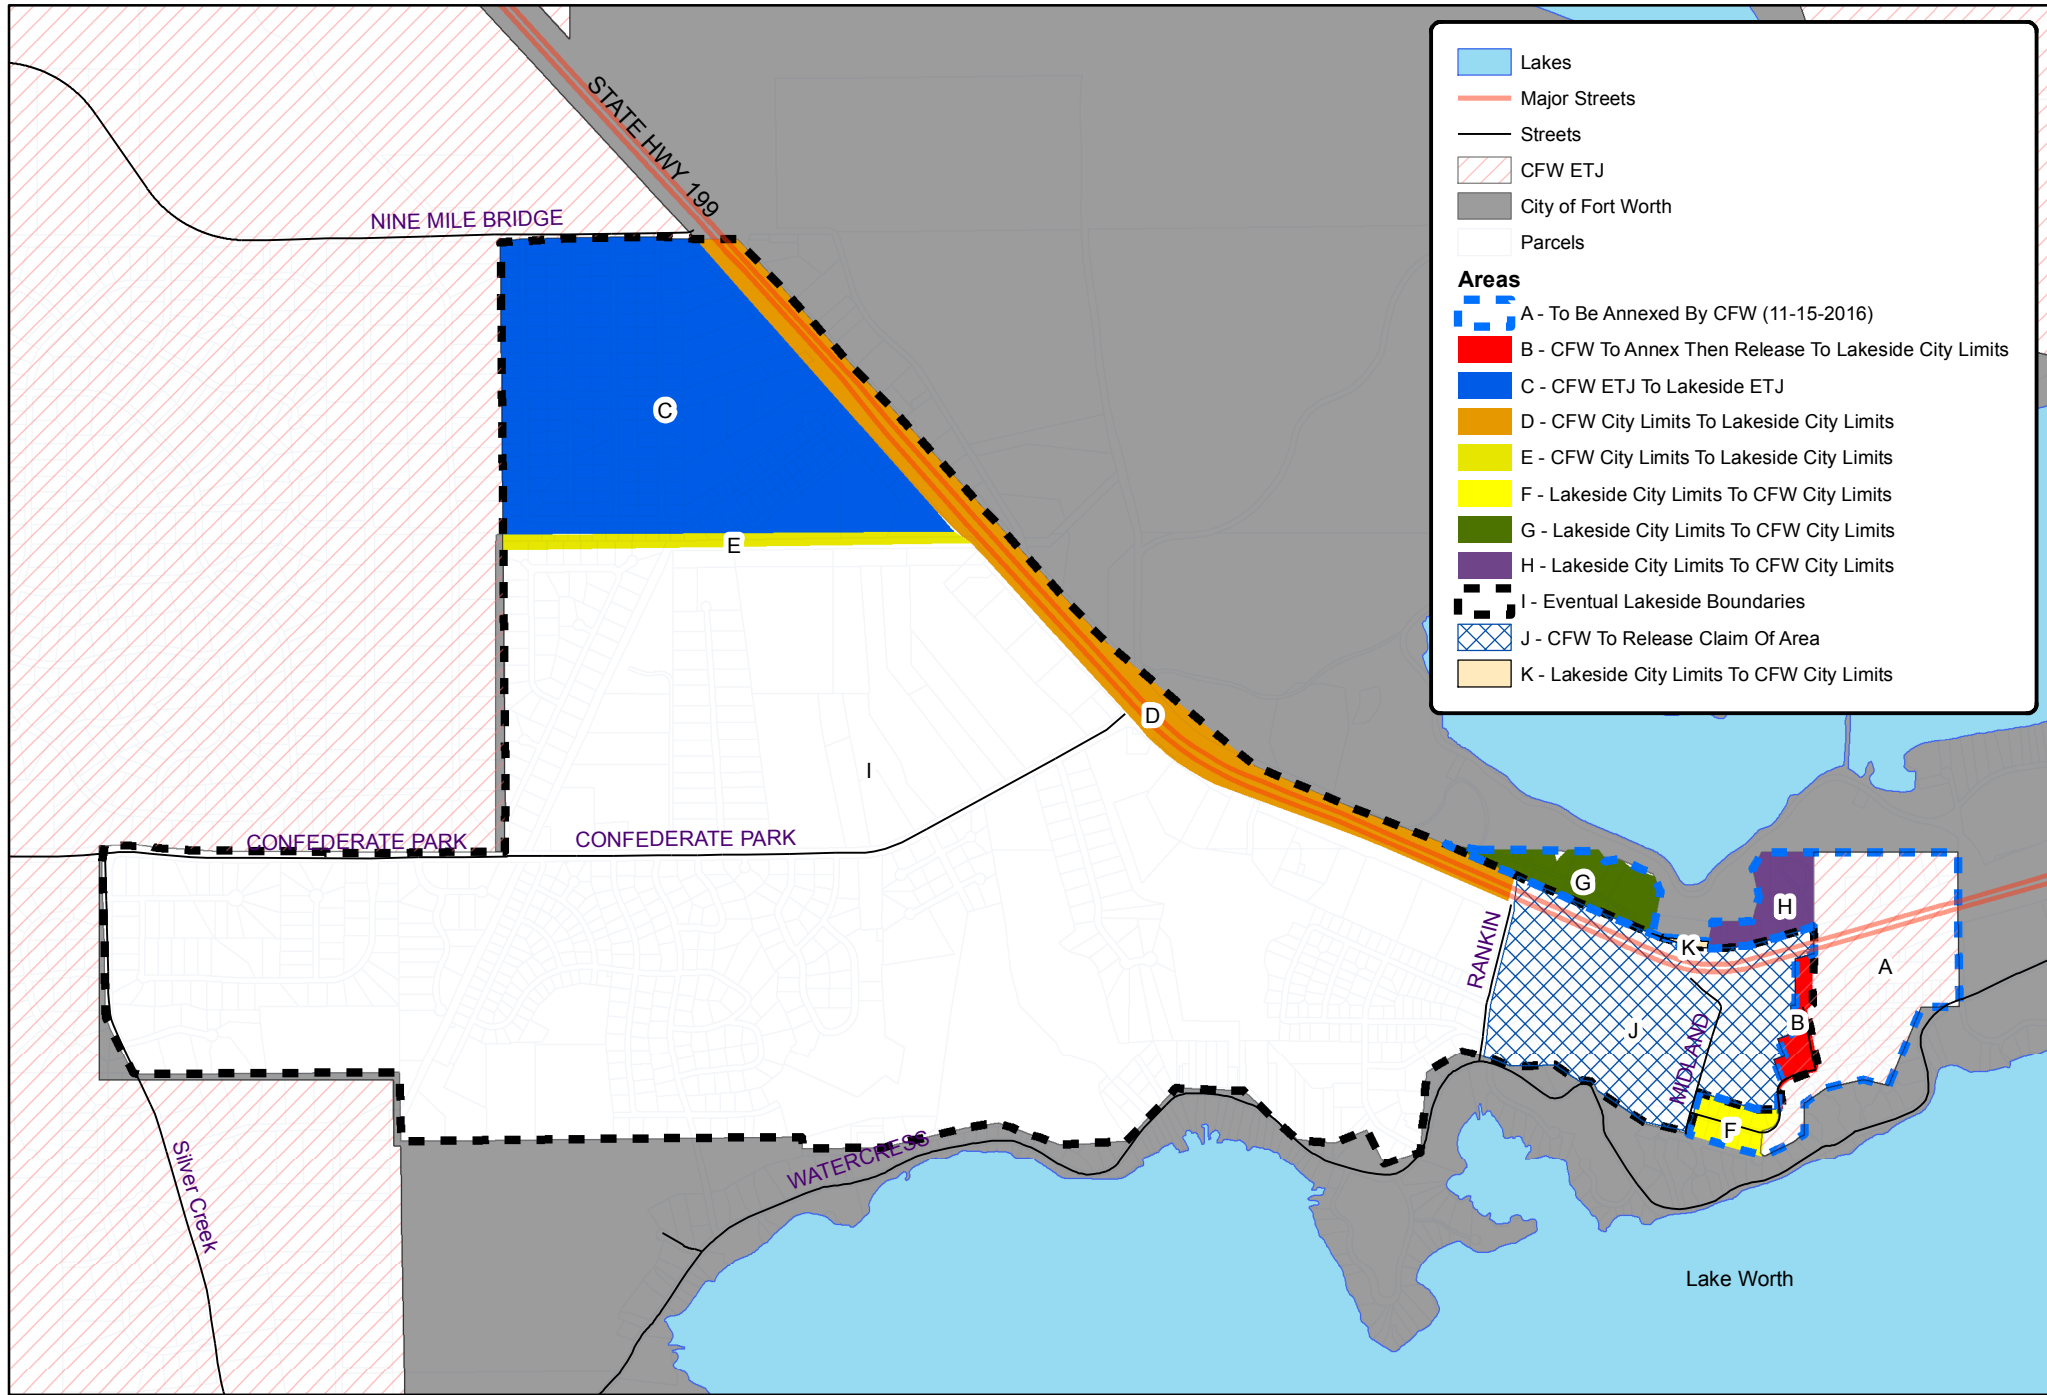

Boundary Adjustments

	Lakes
	Major Streets
	Streets
	CFW ETJ
	City of Fort Worth
	Parcels
Areas	
	A - To Be Annexed By CFW (11-15-2016)
	B - CFW To Annex Then Release To Lakeside City Limits
	C - CFW ETJ To Lakeside ETJ
	D - CFW City Limits To Lakeside City Limits
	E - CFW City Limits To Lakeside City Limits
	F - Lakeside City Limits To CFW City Limits
	G - Lakeside City Limits To CFW City Limits
	H - Lakeside City Limits To CFW City Limits
	I - Eventual Lakeside Boundaries
	J - CFW To Release Claim Of Area
	K - Lakeside City Limits To CFW City Limits